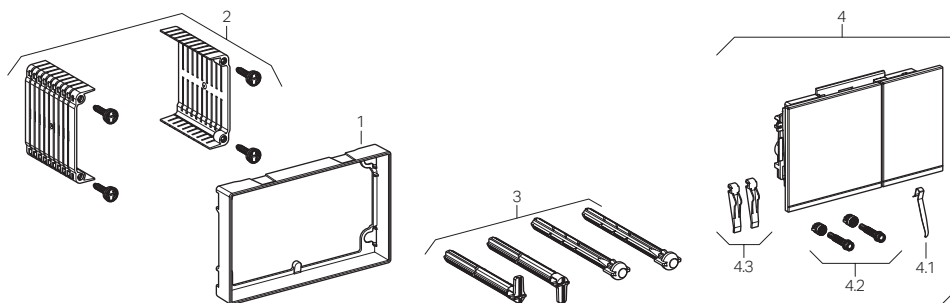

INSTALLATION SYSTEMS

Replacement Parts

Geberit Omega20 Actuators

115.085 115.080 115.082 Actuator Dimensions: 8.3" x 5.6" (21.2 cm x 14.2 cm)

Item	Model No.	Description
1	1 243.108.00.1	Mounting frame Omega
2	2 242.588.00.1	Rod set to Omega and Sigma60
3	3 240.938.00.1	Extension set for actuator plates for Sigma Concealed Tanks 2x6 and 2x4, Kappa and Omega Concealed Tanks

Geberit Omega60 Actuators

115.081 Actuator Dimensions: 7.2" x 4.5" (18.4 cm x 11.4 cm), 8.2"x5.5" (20.9 cm x 13.9 cm with frame)

Item	Model No.	Description
1	243.109.00.1	Compensation frame Omega60
2	243.110.00.1	Distance element Omega60 set-2
3	242.588.00.1	Rod set to Omega and Sigma60
4	243.118.GH.1	Actuator plate Omega60, Brushed Chrome
4	243.118.JK.1	Actuator plate Omega60, Lava Glass
4	243.118.JL.1	Actuator plate Omega60, Grey Sand Glass
4	243.118.SI.1	Actuator plate Omega60, White Glass
4	243.118.SJ.1	Actuator plate Omega60, Black Glass
4.1	813.514.00.1	Spring for actuator plate
4.2	242.920.00.1	Stopper pin for Omega60/Sigma60 set-2
4.3	243.294.00.1	Rocker plate for Omega60/Sigma60 set-2