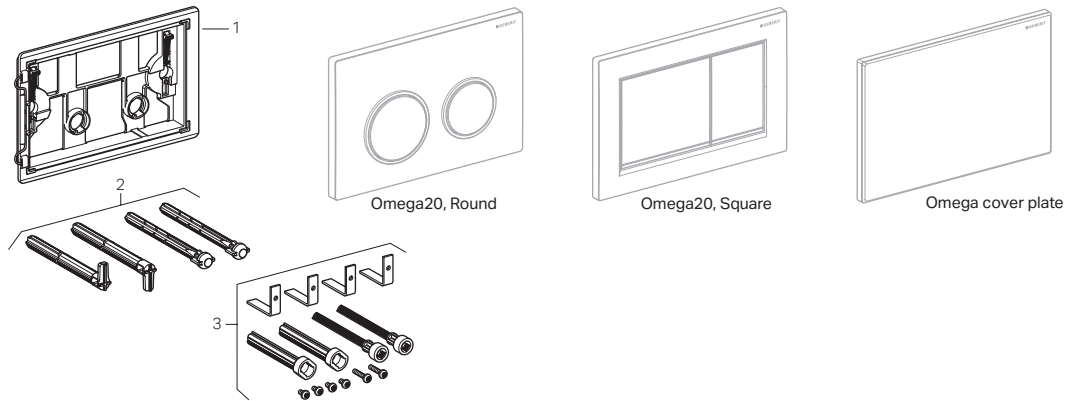

INSTALLATION SYSTEMS

Replacement Parts

Geberit Omega20 Actuators

115.085 115.080 115.082 Actuator Dimensions: 8.3" x 5.6" (21.2 cm x 14.2 cm)

Item	Model No.	Description
1	1 243.108.00.1	Mounting frame Omega
2	2 242.588.00.1	Rod set to Omega and Sigma60
3	3 240.938.00.1	Extension set for actuator plates for Sigma Concealed Tanks 2x6 and 2x4, Kappa and Omega Concealed Tanks

Geberit Omega60 Actuators

115.081 Actuator Dimensions: 7.2" x 4.5" (18.4 cm x 11.4 cm), 8.2"x5.5" (20.9 cm x 13.9 cm with frame)

Item	Model No.	Description
1	243.109.00.1	Compensation frame Omega60
2	243.110.00.1	Distance element Omega60 set-2
3	242.588.00.1	Rod set to Omega and Sigma60
4	243.118.GH.1	Actuator plate Omega60, Brushed Chrome
4	243.118.JK.1	Actuator plate Omega60, Lava Glass
4	243.118.JL.1	Actuator plate Omega60, Grey Sand Glass
4	243.118.SI.1	Actuator plate Omega60, White Glass
4	243.118.SJ.1	Actuator plate Omega60, Black Glass
4.1	813.514.00.1	Spring for actuator plate
4.2	242.920.00.1	Stopper pin for Omega60/Sigma60 set-2
4.3	243.294.00.1	Rocker plate for Omega60/Sigma60 set-2