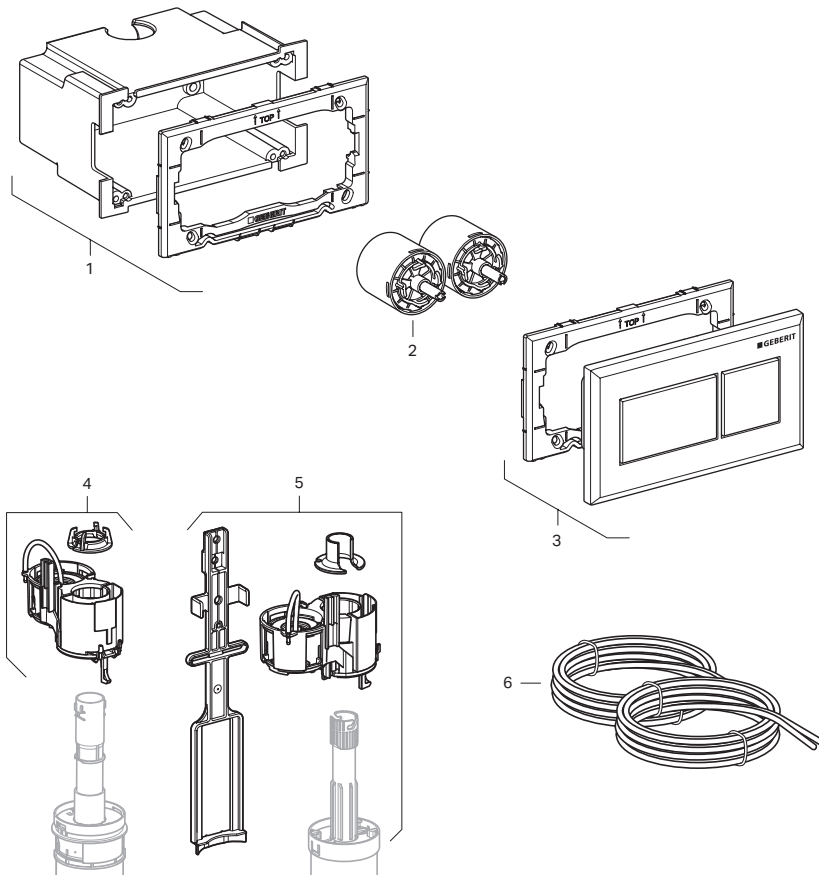

INSTALLATION SYSTEMS

Replacement Parts

Geberit Rectangular Remote Push Button Actuators

115.932 115.934 Actuator Dimensions: 5.06" x 2.91" (12.9 cm x 7.4 cm)
 116.051 116.052
 116.053 116.054

Item		Model No.	Description
1	1	244.505.00.1	Installation set for remote flush actuation, rectangle design, pneumatic
2	2	244.501.00.1	Pneumatic cylinder set for remote flush actuation, rectangle design, pneumatic (2 pc.)
3		242.849.GH.1	Actuator for remote flush actuation, rectangle design, pneumatic: Chrome-Plated, Brushed; Chrome-Plated, Brushed
3		242.849.KA.1	Actuator for remote flush actuation, rectangle design, pneumatic: Bright Chrome-Plated; Chrome-Plated, Brushed
3		242.849.KV.1	Actuator for remote flush actuation, rectangle design, pneumatic: Black, High-Gloss; Chrome-Plated, Brushed
	3	244.504.21.1	Actuator for remote flush actuation, rectangle design, pneumatic, protruding: bright Chrome-Plated
4	4	240.574.00.1	Pneumatic lifter, dual-flush
5	5	242.594.00.1	Pneumatic flushing device single-flush UP720, carrier model 111.728
6	6	240.575.00.1	Dual pneumatic air hose

Products marked with  comply with the American Disabilities Act (ADA) when installed per the requirements of the latest ADA Accessibility Guidelines (ADAAG) and/or ICC/ANSI A117.1.