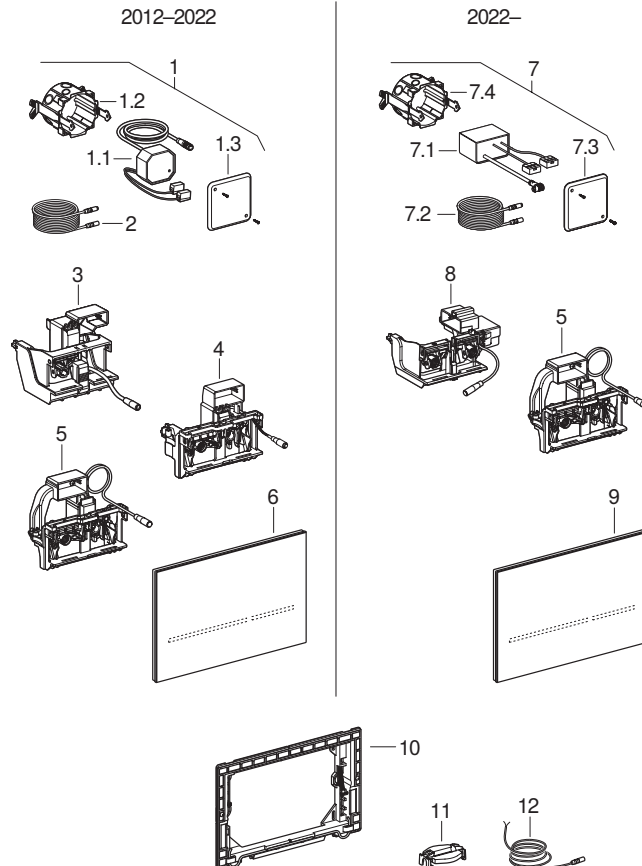

### Geberit Sigma80 Actuators Mains Power for Sigma12(2x6) and Sigma8(2x4)

116.090 116.091 116.092 Actuator Dimensions: 9.75" x 6.5" (24.6 cm x 16.4 cm)

Item	Model No.	Description
1	115.861.00.1	Control installation set (2022 and earlier)
1.1	241.149.00.1	Power supply unit (2022 and earlier)
1.2	241.302.00.1	Housing for electric socket
1.3	241.161.00.1	Cover for housing for electric socket
2	241.831.00.1	Extension mains cable (2022 and earlier)
3	241.150.00.1	Lifting device WC-control w/servomotor, 2x6 (2022 and earlier)
4	242.424.00.1	Lifting device WC-control, 2x4
5	243.356.00.1	Electronic lifting device for Sigma concealed cistern 8 cm (from year of manufacture 2016)
6	242.618.SG.1	Actuator plate Sigma80 for dual flush: black glass (2022 and earlier)
6	242.618.SM.1	Actuator plate Sigma80 for dual flush: glass, reflective (2022 and earlier)
7	115.861.00.6	 Geberit installation set with power supply unit, for WC flush controls with electronic flush actuation, 12 V (from year 2022)
7.1	243.971.00.1	 Power supply unit 230 V / 12 V / 50 Hz, for Geberit DuoFresh module, for outlet mounting box (from year 2022)
7.2	244.094.00.1	 Voltage supply cable 12 V for Geberit DuoFresh module (from year 2022)
7.3	241.161.00.1	Cover for housing for electric socket
7.4	241.302.00.1	Housing for electric socket
8	245.551.00.6	 Lifting device WC-control w/servomotor EL (from year 2022)
9	245.541.SG.6	 Sigma80 actuator plate, for Sigma concealed cistern, 12 cm, mains operation, 12 V (from year 2022)
9	245.541.SM.6	 Sigma80 actuator plate, for Sigma concealed cistern, 12 cm, mains operation, 12 V (from year 2022)
	245.542.SG.6	 Sigma80 actuator plate, for Sigma concealed cistern, 8 cm, mains operation, 12 V (from year 2022)
	245.542.SM.6	 Sigma80 actuator plate, for Sigma concealed cistern, 8 cm, mains operation, 12 V (from year 2022)
10	242.617.00.1	Mounting frame for Geberit actuator plate Sigma80
11	242.975.11.1	Handle crown for flush valve: white alpine
12	242.658.00.1	Connection cable 78.74" (2.0 m) WC-control Sigma80